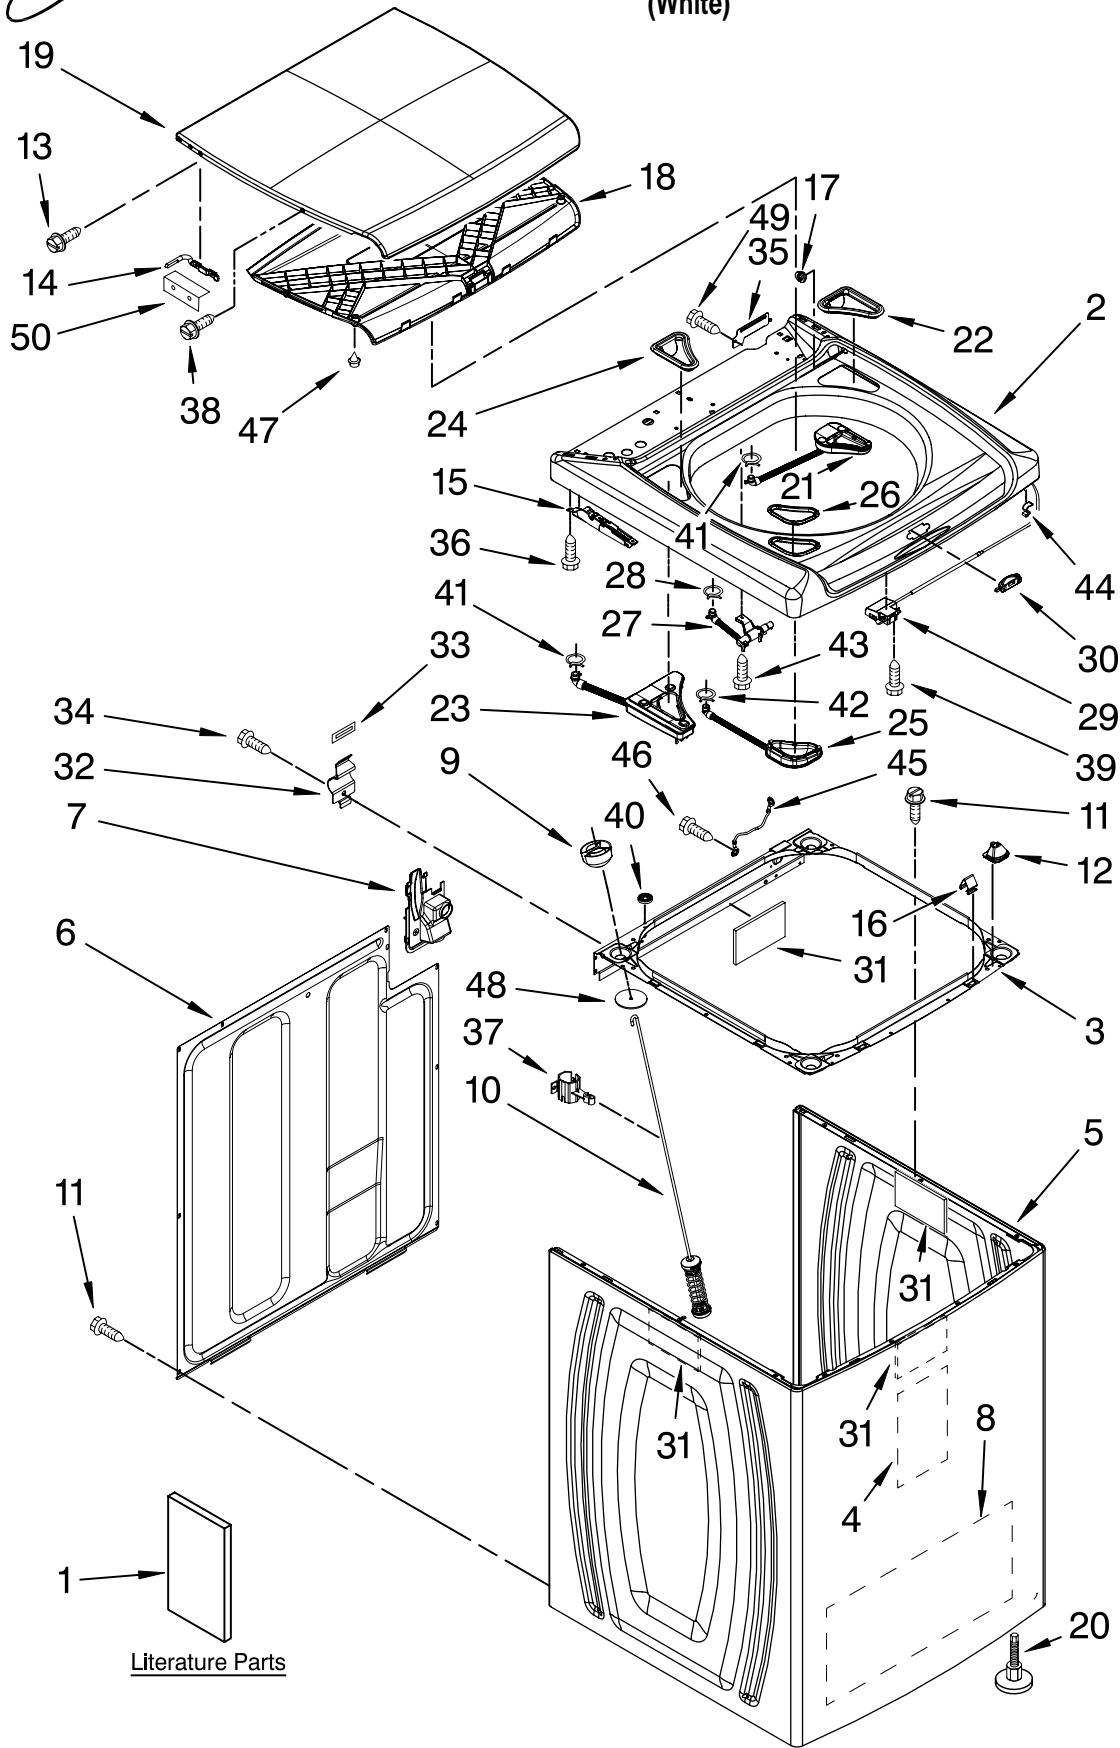

TOP AND CABINET PARTS

AUTOMATIC WASHER

For Model: WTW6400SW0

(White)

Literature Parts

FOR ORDERING INFORMATION REFER TO PARTS PRICE LIST

TOP AND CABINET PARTS

For Model: WTW6400SW0

(White)

Illus. No.	Part No.	DESCRIPTION	Illus. No.	Part No.	DESCRIPTION	Illus. No.	Part No.	DESCRIPTION
1		Literature Parts	14	8576780	Hinge Arm, Lid (2)	28	371503	Clamp, Hose
	8566931	Use & Care Guide	15		Hinge, Spring Assembly	29	W10059230	Lock Assembly, Lid
	8567037	Tech Sheet		8563962	(Left)	30	8572019	Bezel, Lid Lock
	8566929	Quick Start Guide		8563963	(Right)	31	8564458	Absorber, Impact
	8577781	Wiring Diagram	16	8563785	Lock, Top-Front (2)	32	8564456	Hinge, Top (2)
	8567168	Energy Guide			Lock, Top-Front (2)	33	18849	Pad, Top Hinge (2)
			17	W10052730	Bearing, Lid Hinge (2)	34	343641	Screw, 10-16 x 1/2 (2)
2	8565311	Top	18	8577353	Lid-Inner (Includes Item 47)	35	8563941	Cover, Harness
3	8576639	Frame Assembly, Cabinet Top (Includes Item 31)	19	8572891	Lid	36	693995	Screw, 8-18 x 3/8
4	8576784	Sound Absorber, Cabinet	20	8578826	Foot Assembly, Leveling (4)	37	8543784	Bracket, Drain Hose
5	8566156	Cabinet	21	W10059150	Dispenser, Fabric Softener	38	W10076920	Screw (2)
6	8566090	Panel, Rear	22	8566210	Bezel, Fabric Softener Dispenser	39	8281136	Screw, 10-16 x 3/4
7	8543781	Retainer, Drain Hose Storage	23	W10059160	Dispenser, Bleach	40	8576476	Spacer, Rear (Cabinet/Top)
8	8578225	Sound Absorber, Cabinet	24	8566211	Bezel, Bleach Dispenser	41	370451	Clamp, Hose
9	8576475	Ball, Suspension (4)	25	8564976	Dispenser, Detergent	42	371503	Clamp, Hose
10	8564009	Damper Assembly, Tub Suspension (Set Of 4)	26	8564979	Bezel, Detergent Dispenser	43	3400061	Screw, 10-16 x 9/16
11	1157158	Screw, 8-18 x 3/8	27	8543779	Nozzle Assembly, Fresh Water	44	90016	Clip, Harness (5)
12	8563602	Locator, Top (2)				45	8281736	Wire, Ground Jumper
13	355274	Screw, Lid Hinge Mounting (4)				46	3400076	Screw, 10-32 x 5/8
						47	W10076780	Bumper, Lid (2)
						48	8577896	Washer, Suspension Umbrella
						49	3390647	Screw, 8-18 x 1/2
						50	21097	Pad, Lid Hinge (2)

FOR ORDERING INFORMATION REFER TO PARTS PRICE LIST